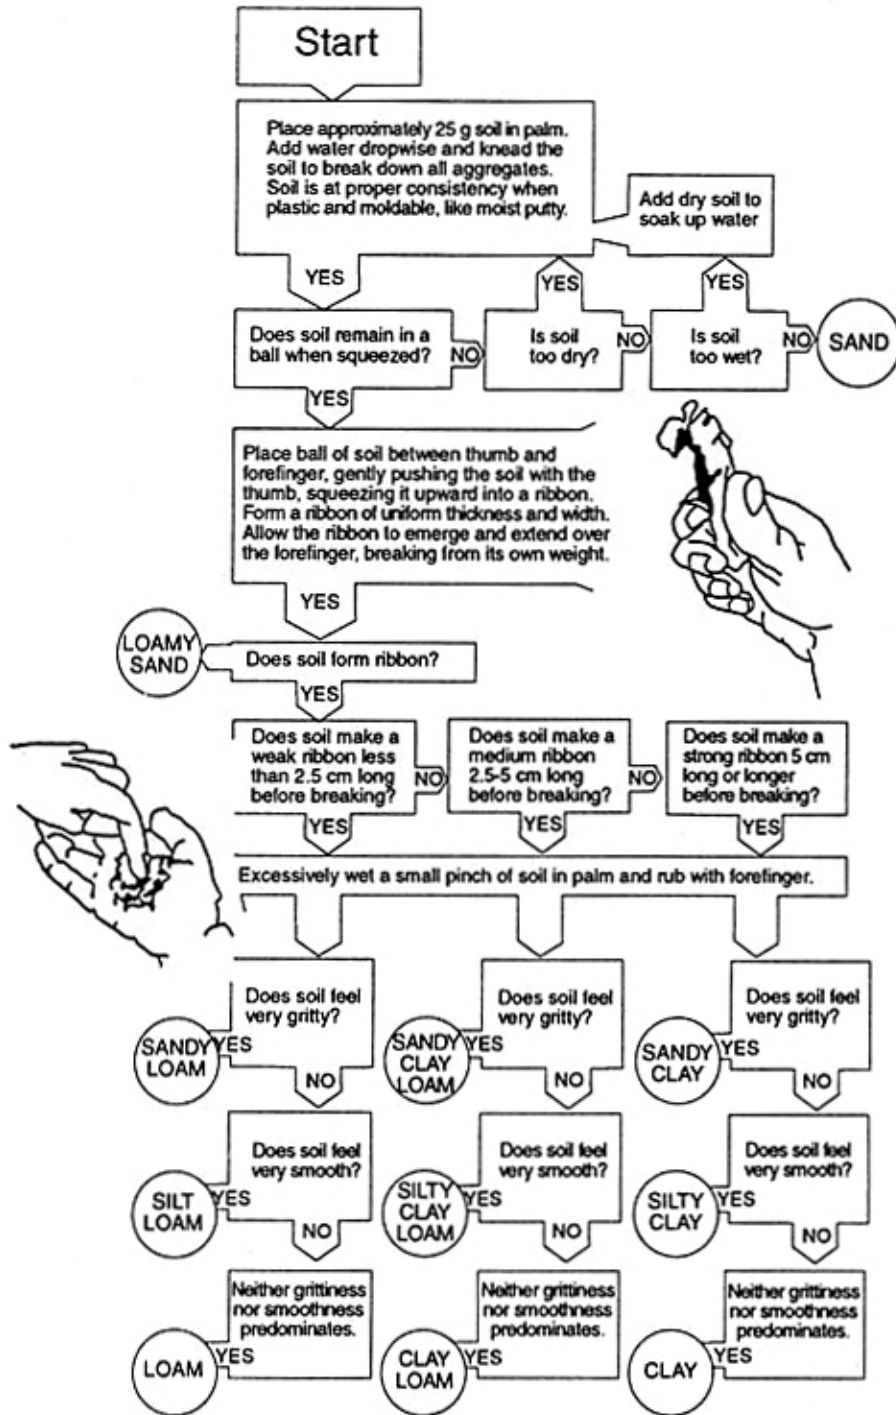

Texture-by-Feel Analysis of Soil

Instructional diagram for determining soil texture by feel.

CB251029711

Reprinted by permission of Carolina Biological Supply Company, Burlington, N.C.

This worksheet supports the **Texture Test** activity on The Field Museum's *Underground Adventure* Web site: www.fieldmuseum.org/undergroundadventure.